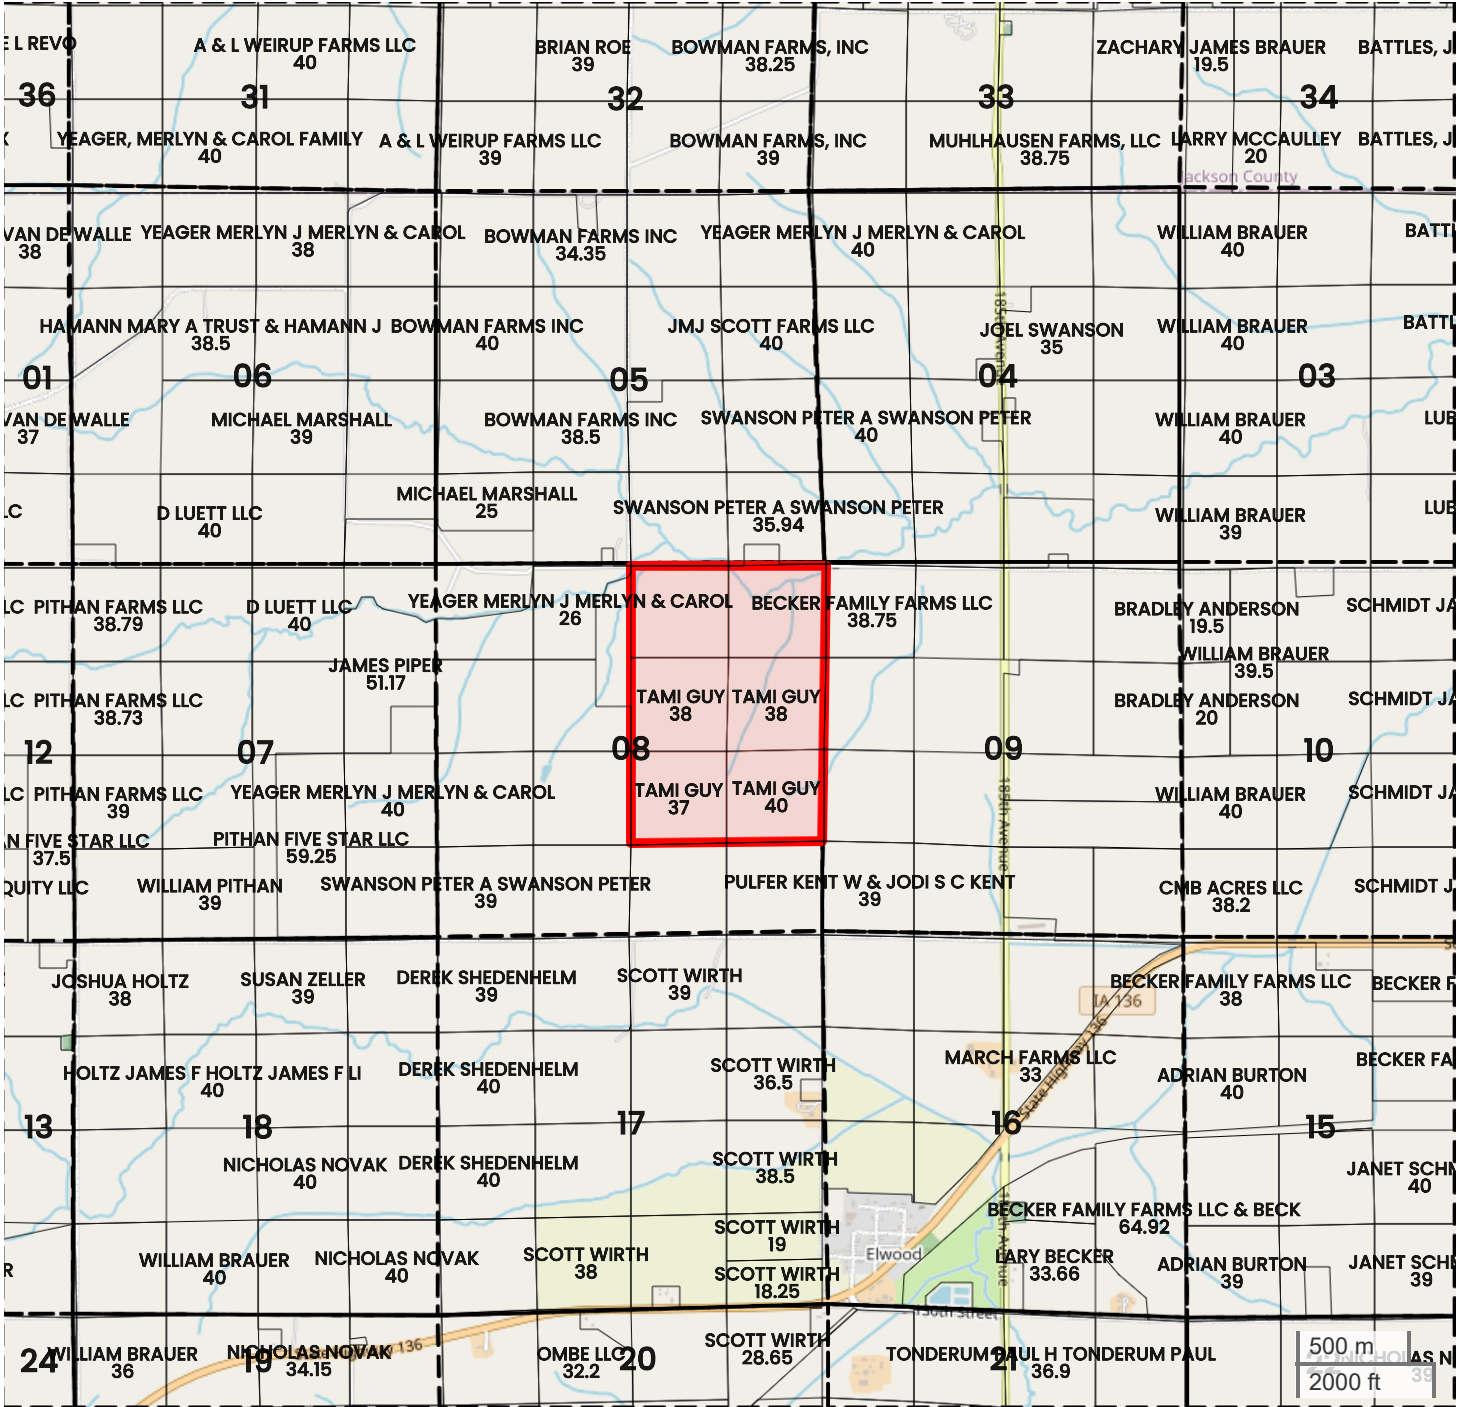

200 A. (245.81 AC TOTAL, 242.16 AC TILLABLE)

# PLAT MAP

Center: 42.012985, -90.747646

08-83N-2E

Brookfield Township

Clinton County, IA

FarmWorth, LLC makes no warranties, express or implied, regarding the accuracy of any information provided through FarmWorth.com. User is solely responsible for independently verifying all information prior to use and waives any claims against FarmWorth, LLC arising from inaccuracies in such information.